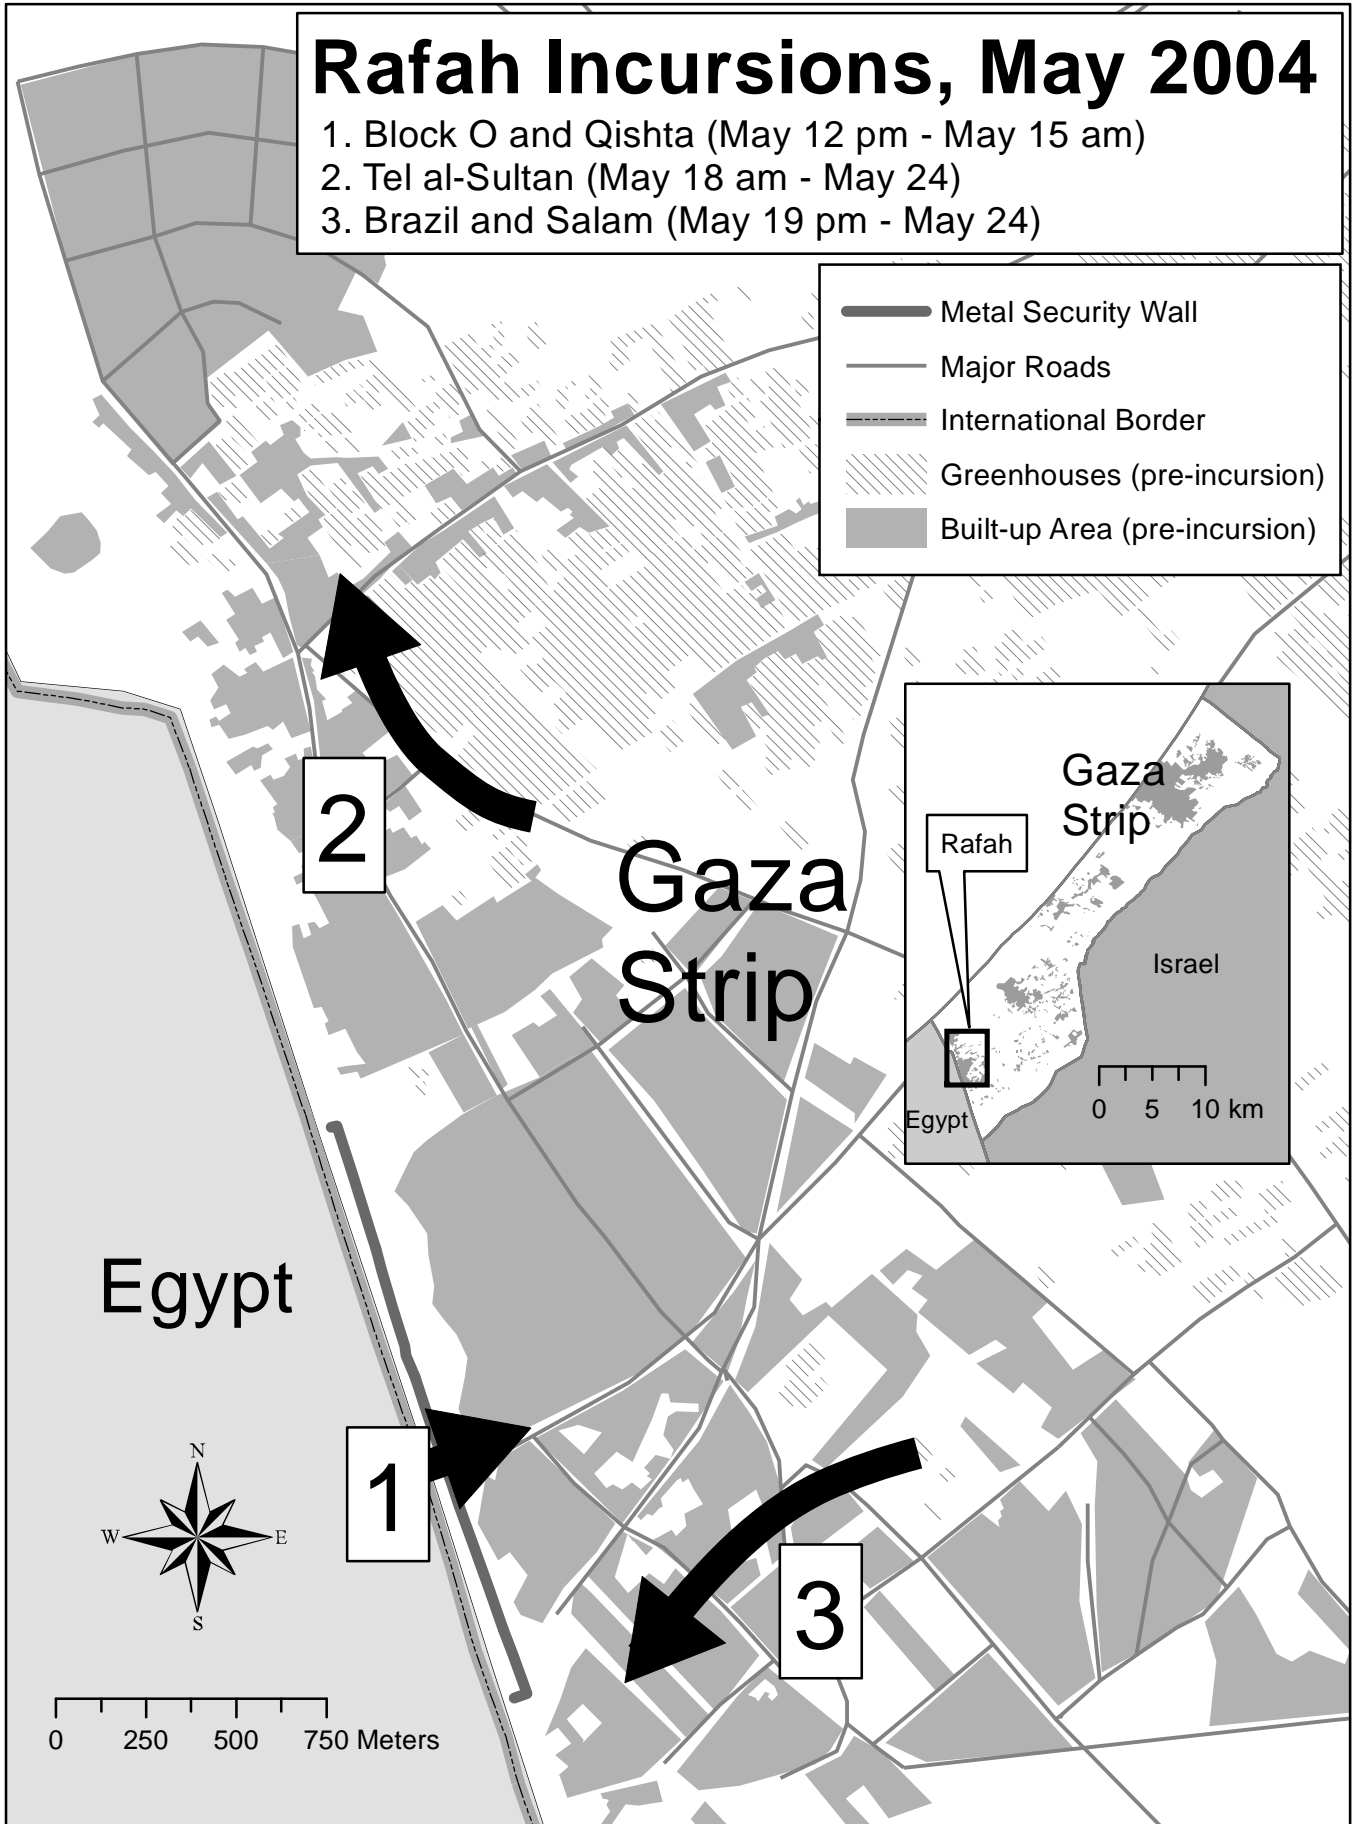

Rafah Incursions, May 2004

1. Block O and Qishta (May 12 pm - May 15 am)
2. Tel al-Sultan (May 18 am - May 24)
3. Brazil and Salam (May 19 pm - May 24)

- Metal Security Wall
- Major Roads
- International Border
- Greenhouses (pre-incursion)
- Built-up Area (pre-incursion)

Sources: Space Imaging Middle East - 16 December 2003